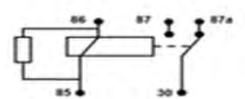

24v10 amper c/resistenza s/staffa (whit resistor)

**FB9292**

24v 5/10 amp = 29401041 c/diodo s staffa

24v 5/10 amp = 29401041 c/diodo s staffa

**FB828RES**

24v 5/10 amp c/res bs/staffa (whit resistor)

IVECO