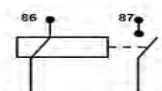

FB24150AM

12volts 70 amper diodo e staffa