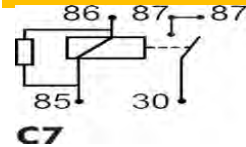

FB043CS

24v 20 amp c/staffa

IVECO 4718224
hella 4ra003510151
bosch 0332 014 203