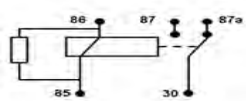

Sidat 3.23324

**FB1113**

40 Amp c/Resistenza c/Staffa | with Resistor

Relè tenuta stagna  
\*waterproof relay  
Abbinato a FBCABL1112

**FB1111**

12V 30/40 amp c/res e staffa (whit resistor and bracket)

Relè tenuta stagna  
\*waterproof relay