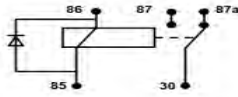

FB1112

12V 30/40 amp c/diodo e staffa (whit diode and bracket)

Relè tenuta stagna
*waterproof relay