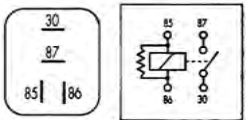

Relè tenuta stagna
*waterproof relay
Abbinato a FBCABL1112