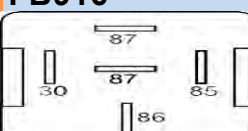

FB916

12 volts 30 amper pompa benzina

BMW 61368373700
BMW1-2-3-4-5-6-7
X4 X5 X6 X4