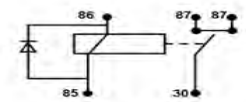

Sostituisce il FB700.20CD