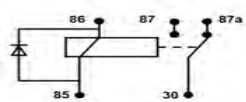

191906383C  
332204109  
141951253B

**FB101240CD**

12v 30/40amp c/diodo e staffa (whit diode and bracket)

5158609-99434621 IVECO  
32190845  
FIAT 32190845 BOSCH0332209135

**FB1013040CD**

12V 30/40ampc/diodoe staffa (swhit diode and bracket)