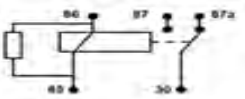

FB20401101

24 volts 10/20 amper con resistenza e staffa

Wherle 24 volts 10/20 amper